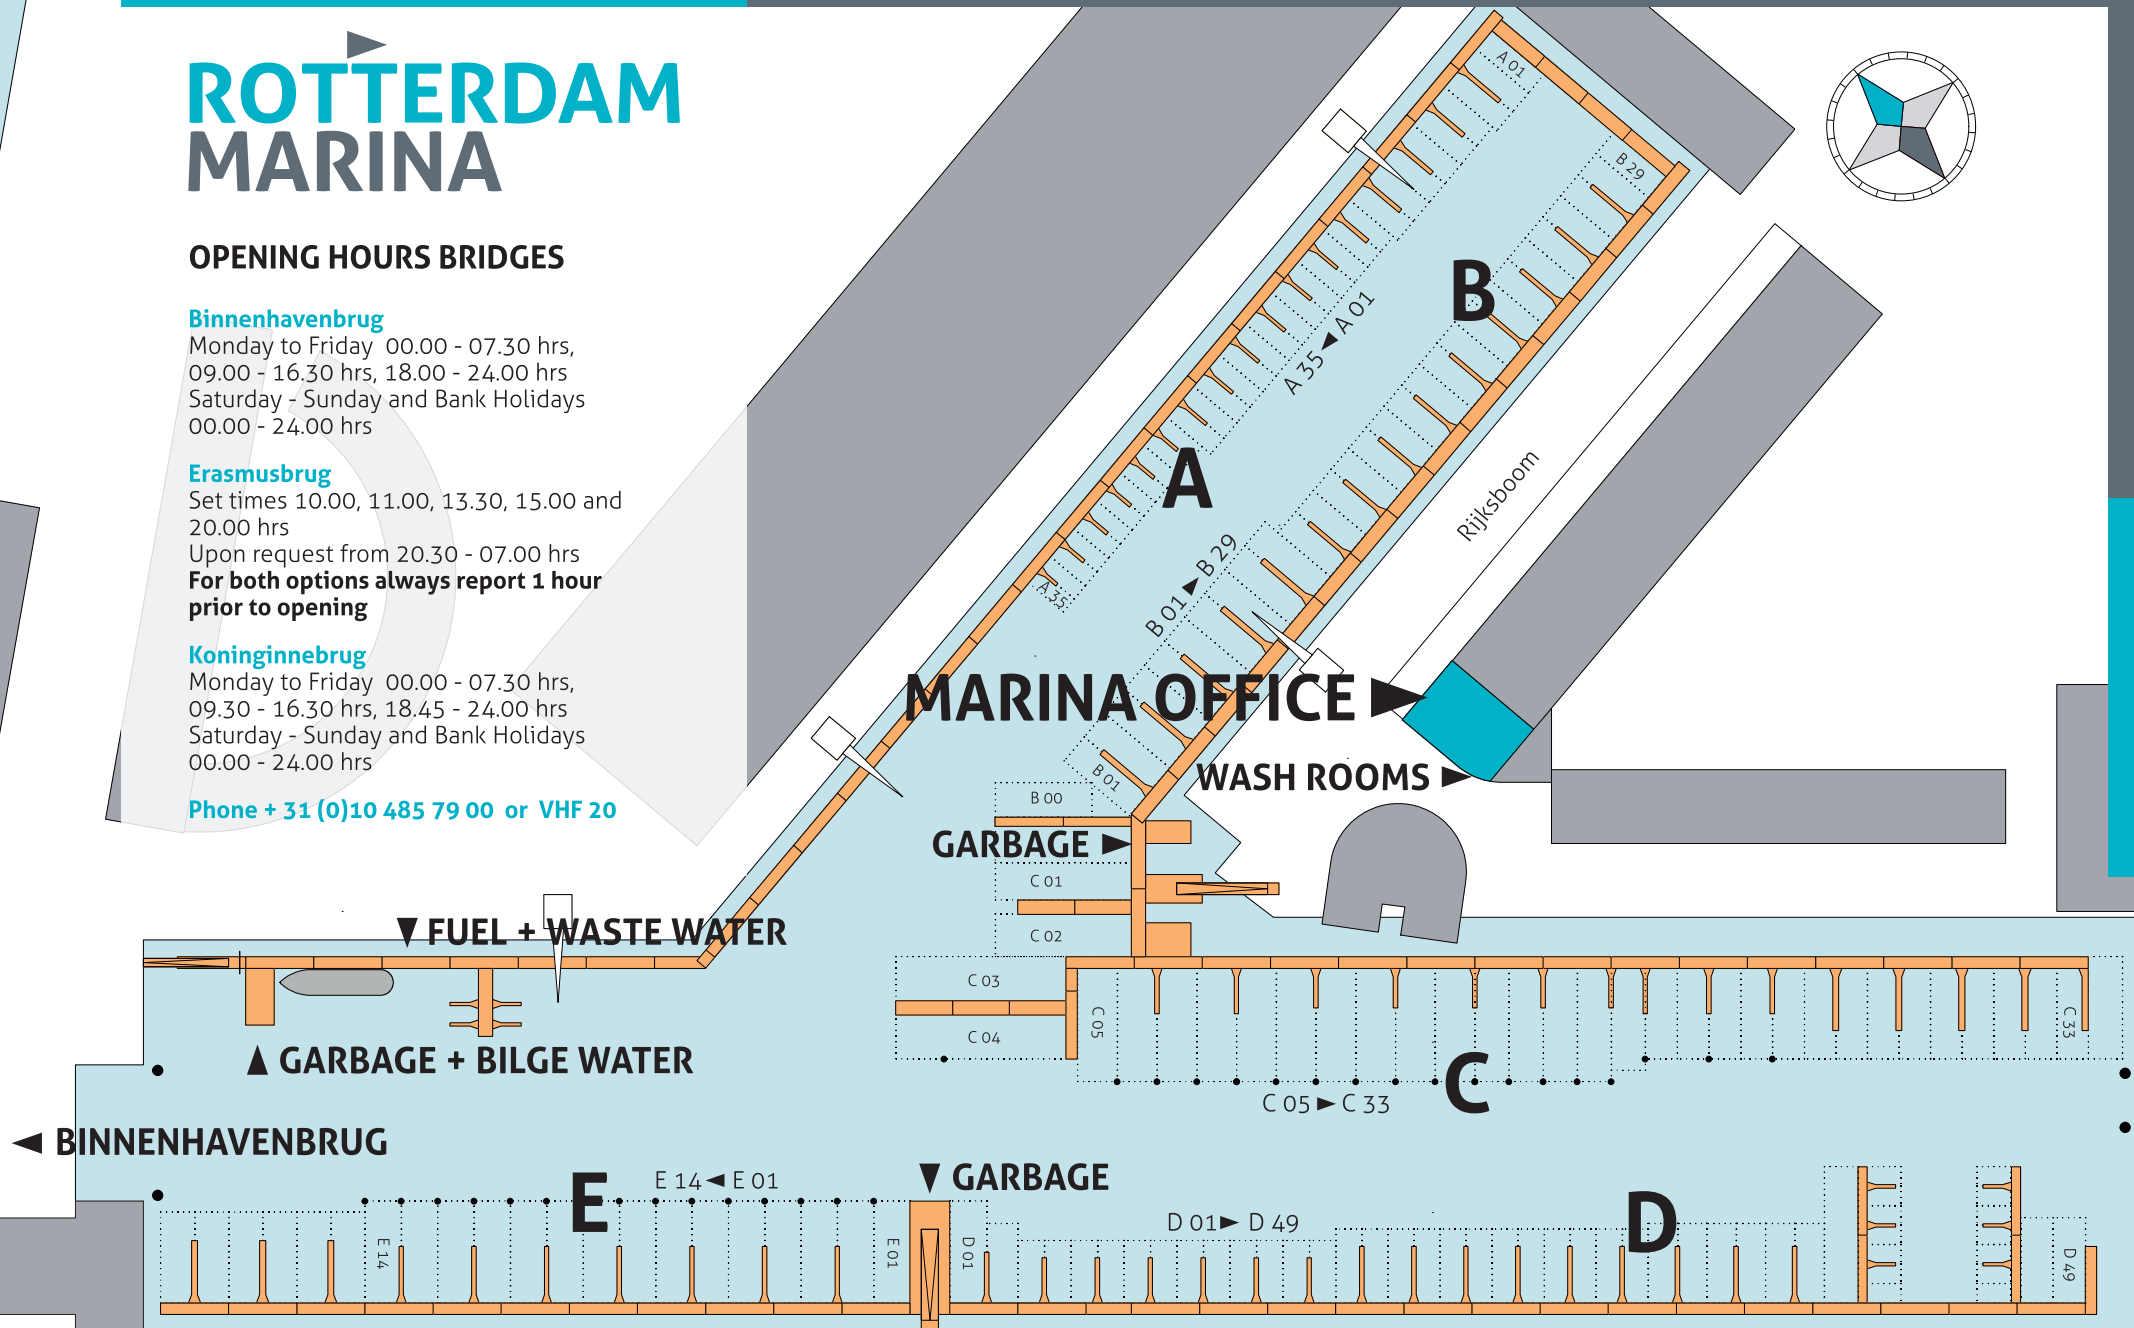

ROTTERDAM MARINA

OPENING HOURS BRIDGES

Binnenhavenbrug

Monday to Friday 00.00 - 07.30 hrs,
09.00 - 16.30 hrs, 18.00 - 24.00 hrs
Saturday - Sunday and Bank Holidays
00.00 - 24.00 hrs

Erasmusbrug

Set times 10.00, 11.00, 13.30, 15.00 and
20.00 hrs
Upon request from 20.30 - 07.00 hrs
**For both options always report 1 hour
prior to opening**

Koninginnebrug

Monday to Friday 00.00 - 07.30 hrs,
09.30 - 16.30 hrs, 18.45 - 24.00 hrs
Saturday - Sunday and Bank Holidays
00.00 - 24.00 hrs

Phone + 31 (0)10 485 79 00 or VHF 20

T +31 (0)10 485 40 96
E info@rotterdammarina.com
I www.rotterdammarina.com

Emergency number 112
Taxi (RTC) + 31 (0)10 462 60 60
Watertaxi + 31 (0)10 403 03 03